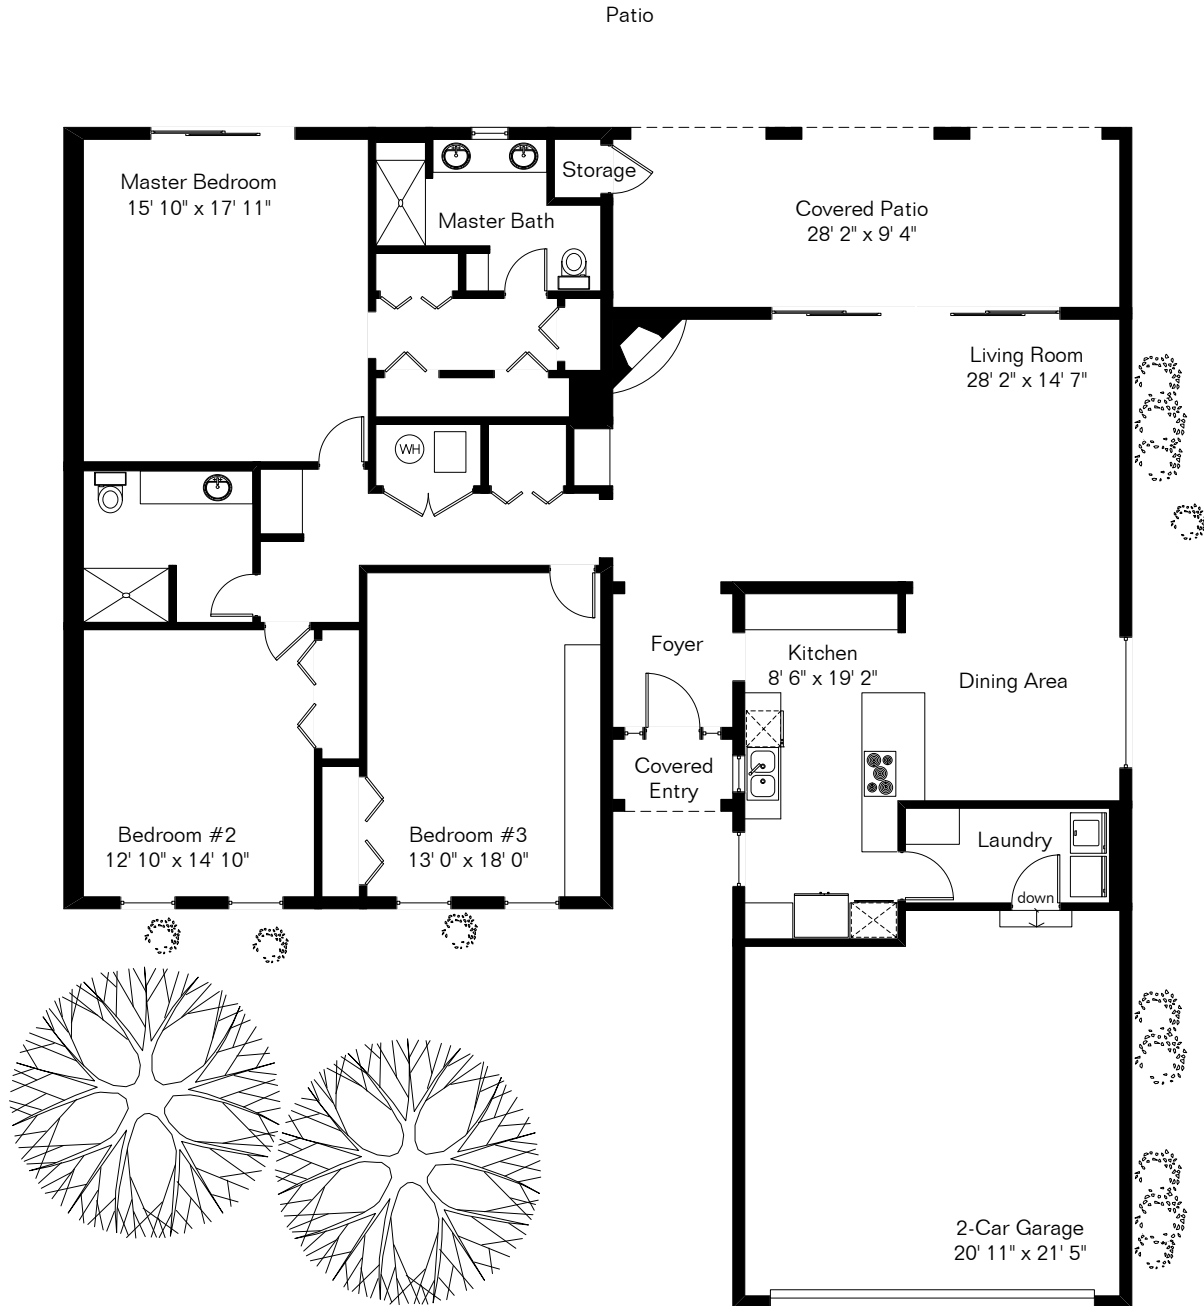

The square footages and room size information are deemed to be reliable but are not guaranteed and should be independently verified. This drawing is for marketing purposes only.

# 4737 E Quail Creek Dr

Living Area 2,219 Sq Ft  
Garage 470 Sq Ft  
Covered Patio 288 Sq Ft  
Storage 13 Sq Ft  
Covered Entry 27 Sq Ft

Site Visit January 2021

0 ft. 6 ft. 10 ft. 20 ft.

Copyright 2021 Floor Plans First! LLC  
All Rights Reserved.